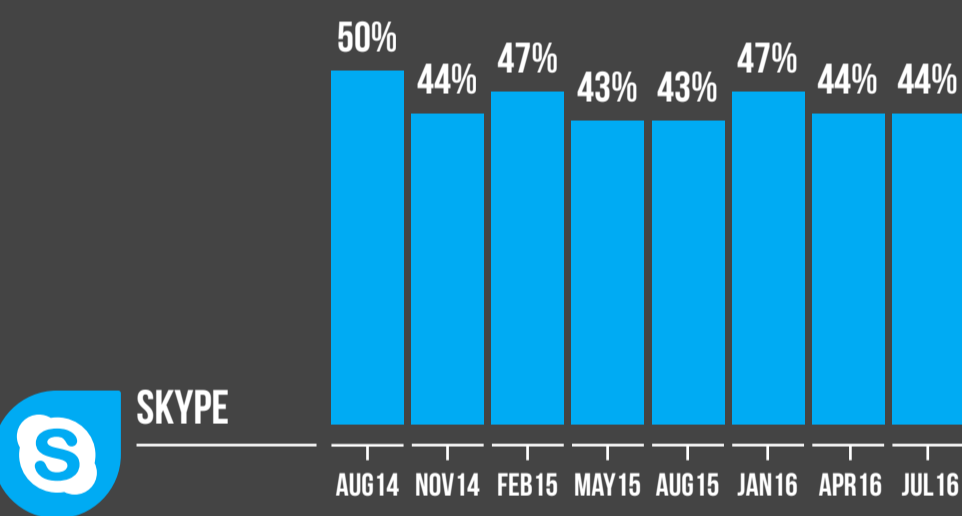

## ACCOUNT OWNERSHIP

% SOCIAL MESSAGING ACCOUNT OWNERS IN IRELAND - JULY 2016

## TREND DATA

% SOCIAL MESSAGING ACCOUNT OWNERS IN IRELAND - AUGUST 2014-JULY 2016

## DAILY USAGE

OF THOSE WHO HAVE AN ACCOUNT WITH THE SOCIAL MESSAGING PLATFORMS BELOW, % THAT USE IT DAILY

( ) = CHANGE SINCE APRIL 2016