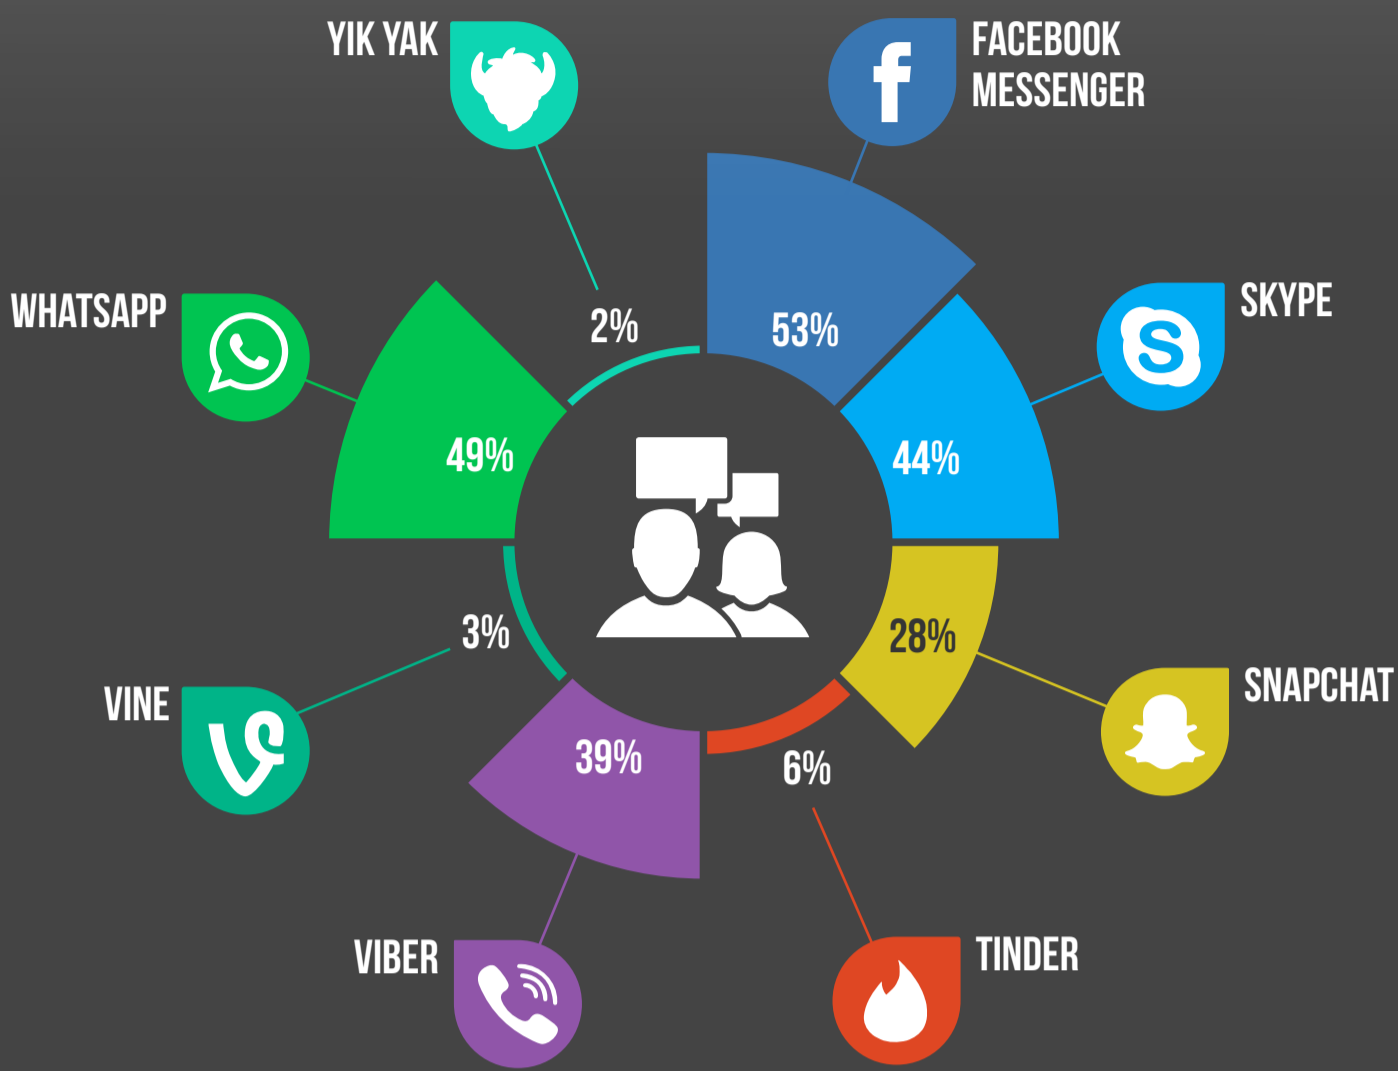

## ACCOUNT OWNERSHIP

% SOCIAL MESSAGING ACCOUNT OWNERS IN IRELAND - JULY 2016

## TREND DATA

% SOCIAL MESSAGING ACCOUNT OWNERS IN IRELAND - AUGUST 2014-JULY 2016

## DAILY USAGE

OF THOSE WHO HAVE AN ACCOUNT WITH THE SOCIAL MESSAGING PLATFORMS BELOW, % THAT USE IT DAILY

( ) = CHANGE SINCE APRIL 2016