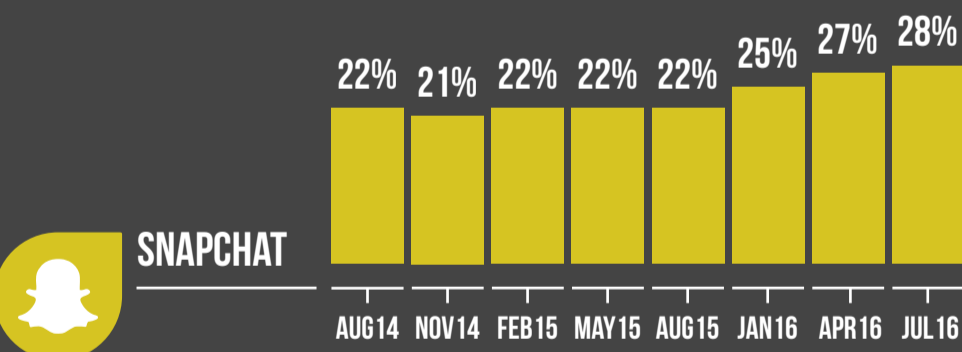

## ACCOUNT OWNERSHIP

% SOCIAL MESSAGING ACCOUNT OWNERS IN IRELAND - JULY 2016

## TREND DATA

% SOCIAL MESSAGING ACCOUNT OWNERS IN IRELAND - AUGUST 2014-JULY 2016