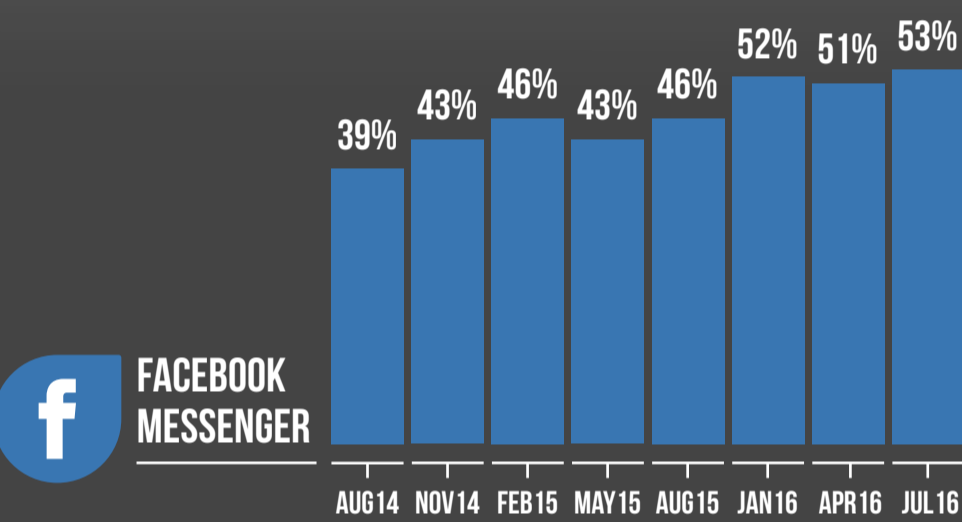

## ACCOUNT OWNERSHIP

% SOCIAL MESSAGING ACCOUNT OWNERS IN IRELAND - JULY 2016

## TREND DATA

% SOCIAL MESSAGING ACCOUNT OWNERS IN IRELAND - AUGUST 2014-JULY 2016

## DAILY USAGE

OF THOSE WHO HAVE AN ACCOUNT WITH THE SOCIAL MESSAGING PLATFORMS BELOW, % THAT USE IT DAILY

( ) = CHANGE SINCE APRIL 2016