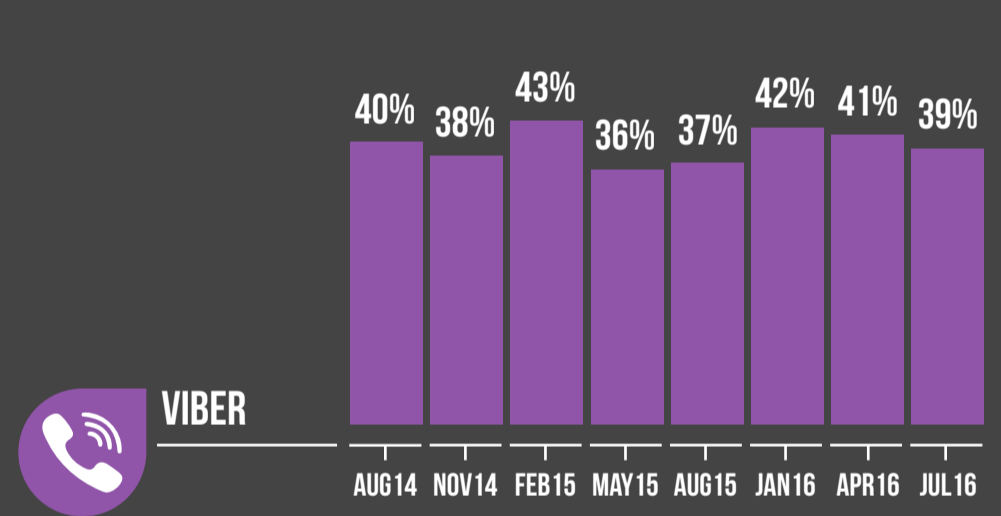

## ACCOUNT OWNERSHIP

% SOCIAL MESSAGING ACCOUNT OWNERS IN IRELAND - JULY 2016

## TREND DATA

% SOCIAL MESSAGING ACCOUNT OWNERS IN IRELAND - AUGUST 2014-JULY 2016

## DAILY USAGE

OF THOSE WHO HAVE AN ACCOUNT WITH THE SOCIAL MESSAGING PLATFORMS BELOW, % THAT USE IT DAILY

( ) = CHANGE SINCE APRIL 2016