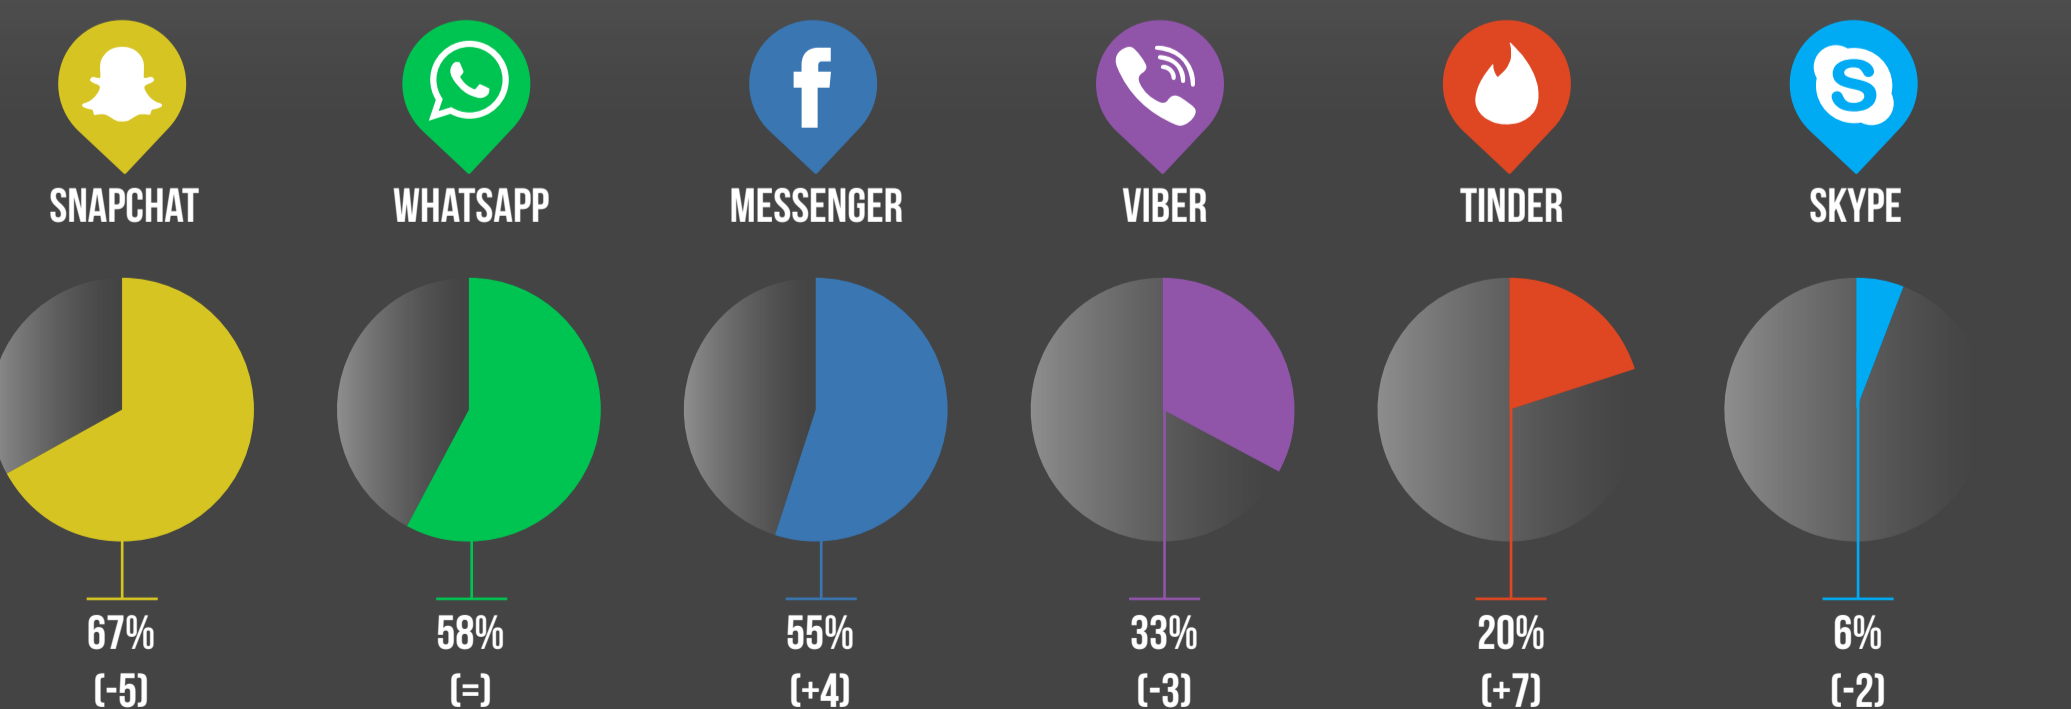

## ACCOUNT OWNERSHIP

% SOCIAL MESSAGING ACCOUNT OWNERS IN IRELAND - JULY 2016

## TREND DATA

% SOCIAL MESSAGING ACCOUNT OWNERS IN IRELAND - AUGUST 2014-JULY 2016

## DAILY USAGE

OF THOSE WHO HAVE AN ACCOUNT WITH THE SOCIAL MESSAGING PLATFORMS BELOW, % THAT USE IT DAILY

( ) = CHANGE SINCE APRIL 2016