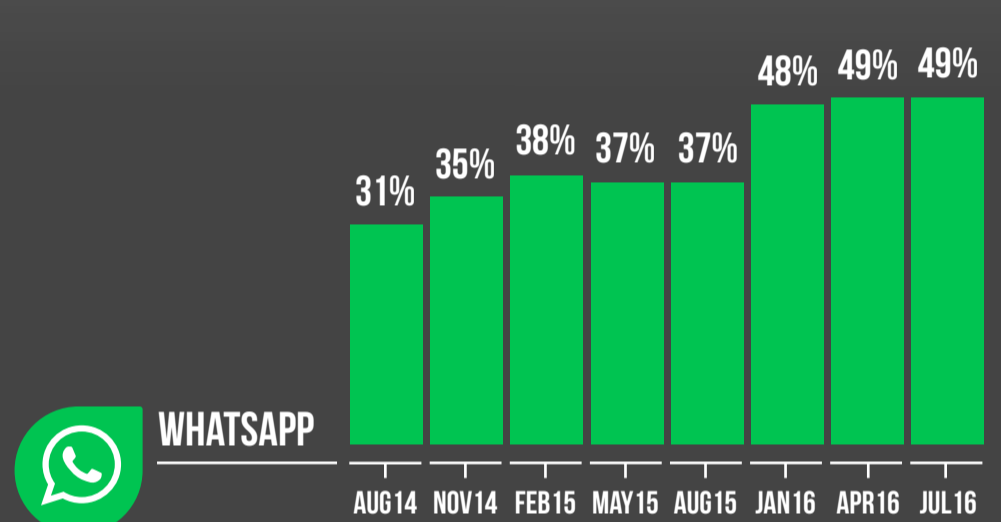

## ACCOUNT OWNERSHIP

% SOCIAL MESSAGING ACCOUNT OWNERS IN IRELAND - JULY 2016

## TREND DATA

% SOCIAL MESSAGING ACCOUNT OWNERS IN IRELAND - AUGUST 2014-JULY 2016

## DAILY USAGE

OF THOSE WHO HAVE AN ACCOUNT WITH THE SOCIAL MESSAGING PLATFORMS BELOW, % THAT USE IT DAILY

( ) = CHANGE SINCE APRIL 2016