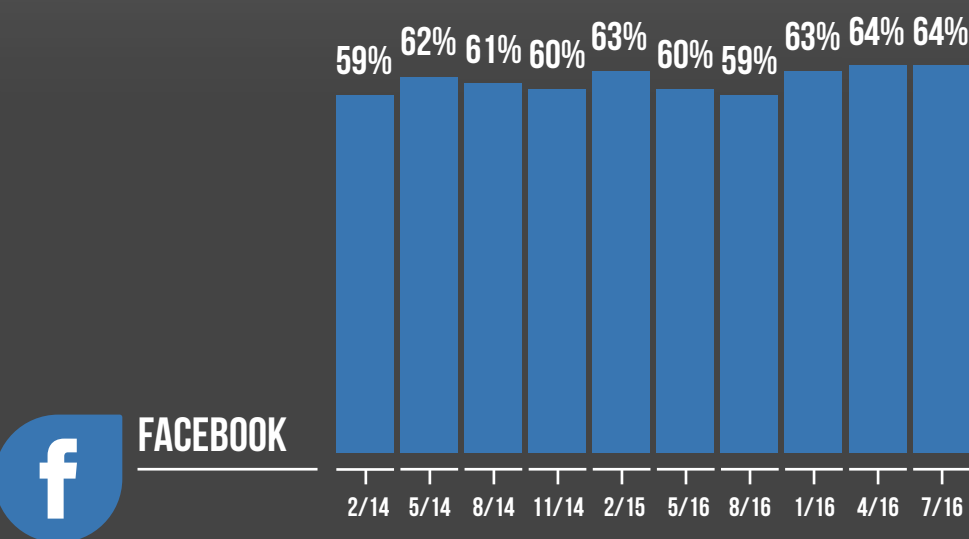

## ACCOUNT OWNERSHIP

% SOCIAL NETWORKING ACCOUNT OWNERS IN IRELAND - JULY 2016

## TREND DATA

% SOCIAL NETWORKING ACCOUNT OWNERS IN IRELAND - FEBRUARY 2014 - JULY 2016