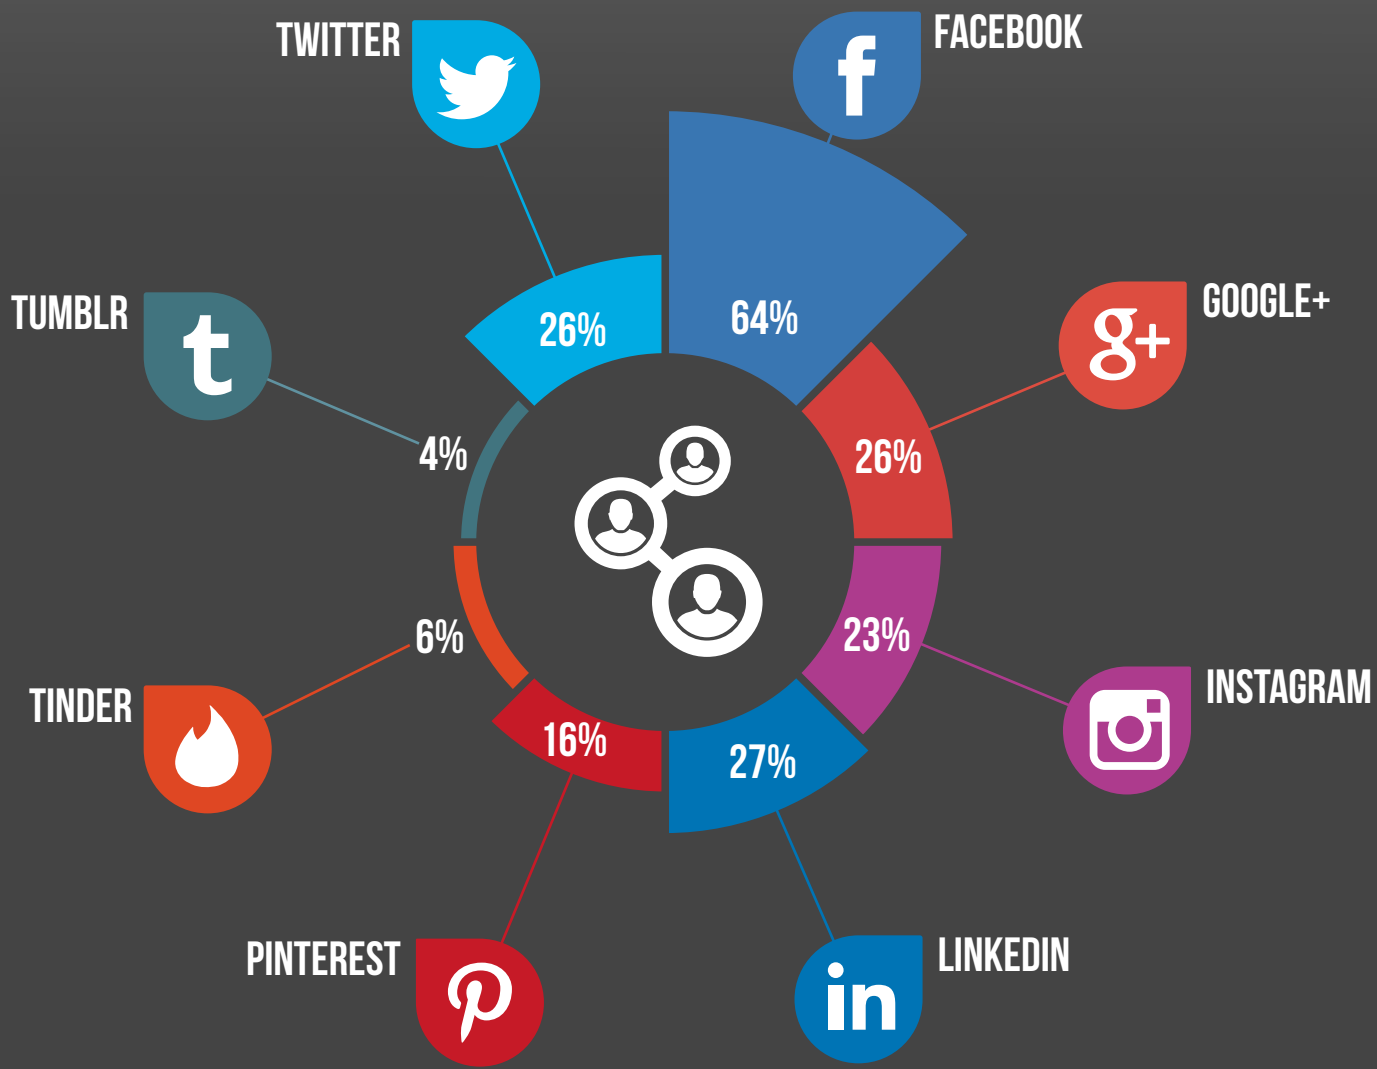

## ACCOUNT OWNERSHIP

% SOCIAL NETWORKING ACCOUNT OWNERS IN IRELAND - JULY 2016

## TREND DATA

% SOCIAL NETWORKING ACCOUNT OWNERS IN IRELAND - FEBRUARY 2014 - JULY 2016

## DAILY USAGE

OF THOSE WHO HAVE AN ACCOUNT WITH THE SOCIAL NETWORKING PLATFORMS BELOW, % THAT USE IT DAILY