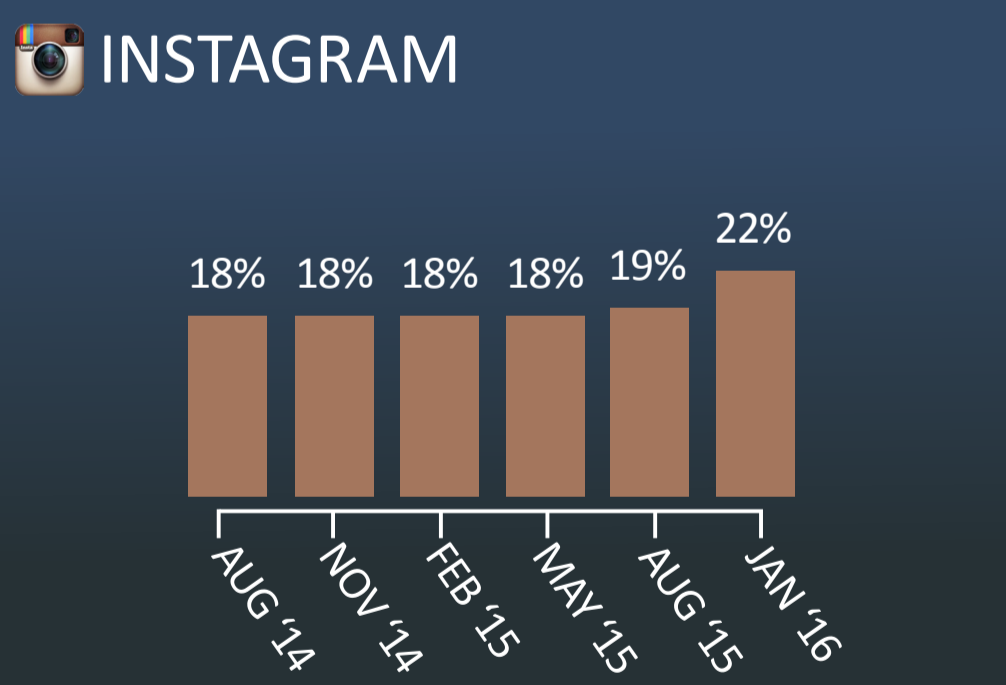

SOCIAL NETWORKING TRACKER - JANUARY 2016

% Social Network Account Owners in Ireland - January 2016

@IpsosMRBI

Of those who have each of the following Social Networks, what proportion of them use it daily: