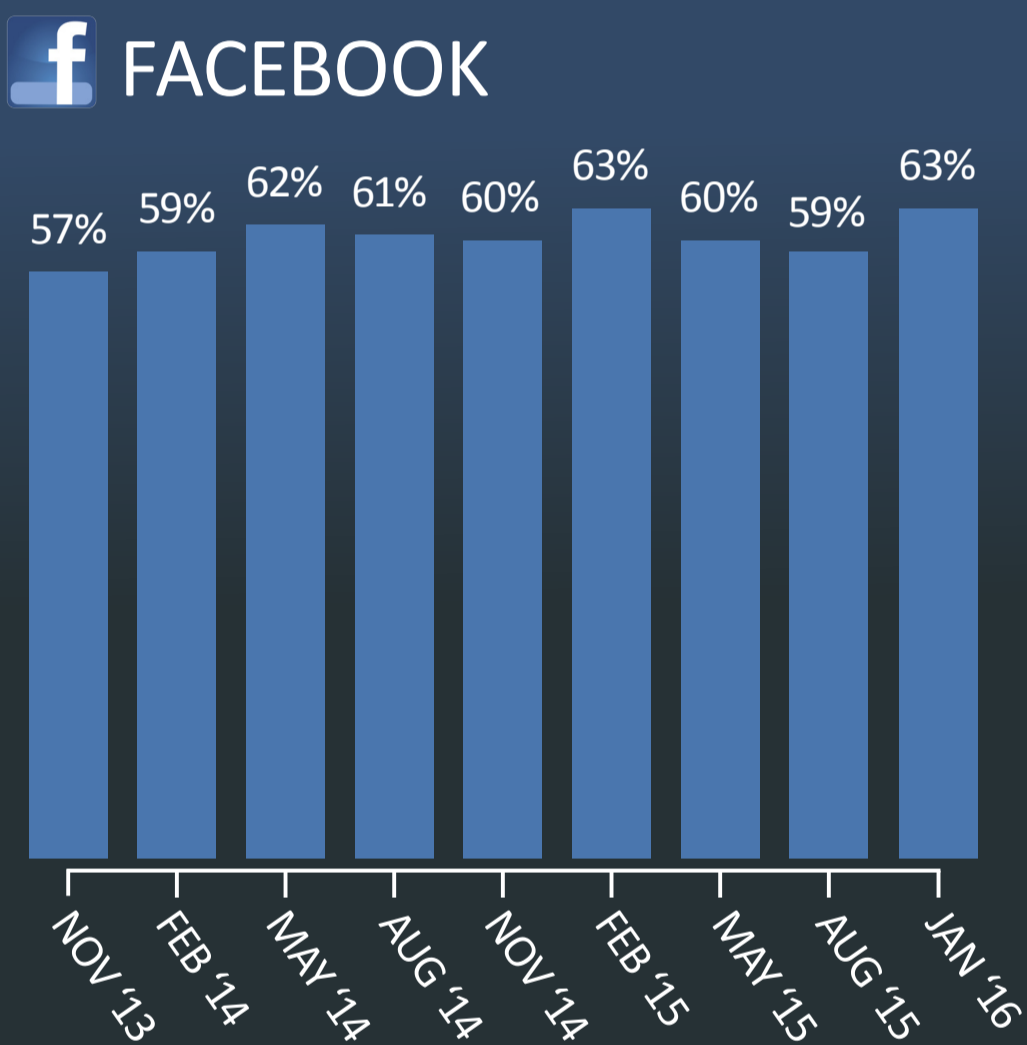

SOCIAL NETWORKING TRACKER - JANUARY 2016

% Social Network Account Owners in Ireland - January 2016

@IpsosMRBI

Of those who have each of the following Social Networks, what proportion of them use it daily: