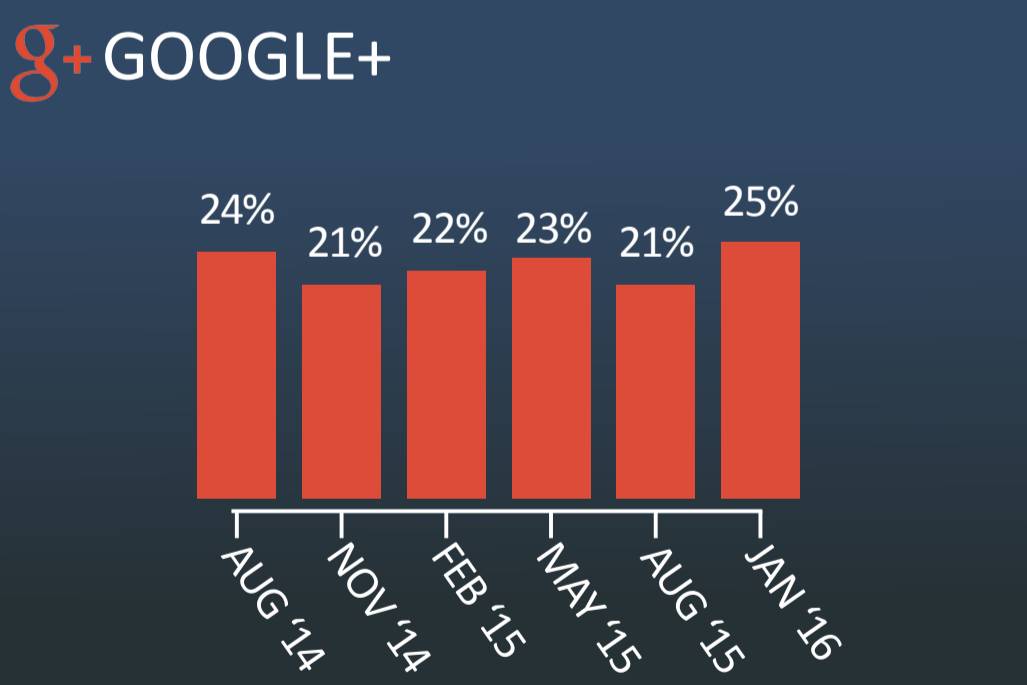

SOCIAL NETWORKING TRACKER - JANUARY 2016

% Social Network Account Owners in Ireland - January 2016

@IpsosMRBI

Of those who have each of the following Social Networks, what proportion of them use it daily: