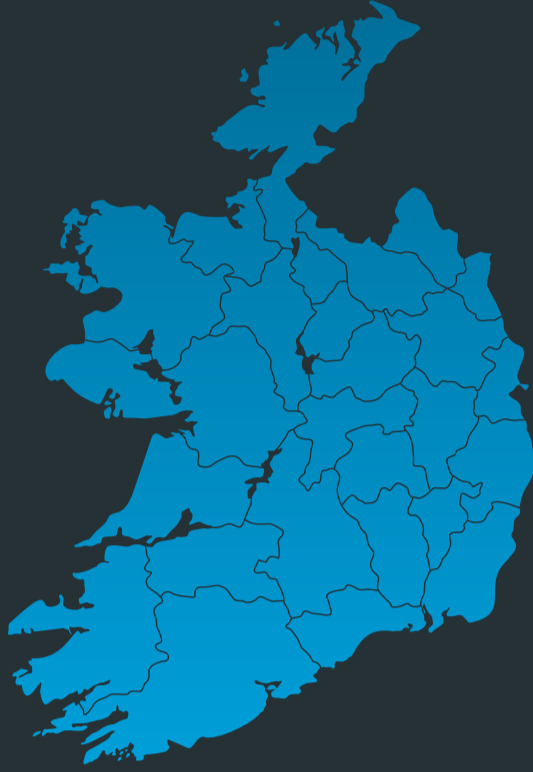

SOCIAL NETWORKING TRACKER - JANUARY 2016

% Social Network Account Owners in Ireland - January 2016

@IpsosMRBI

Of those who have each of the following Social Networks, what proportion of them use it daily: