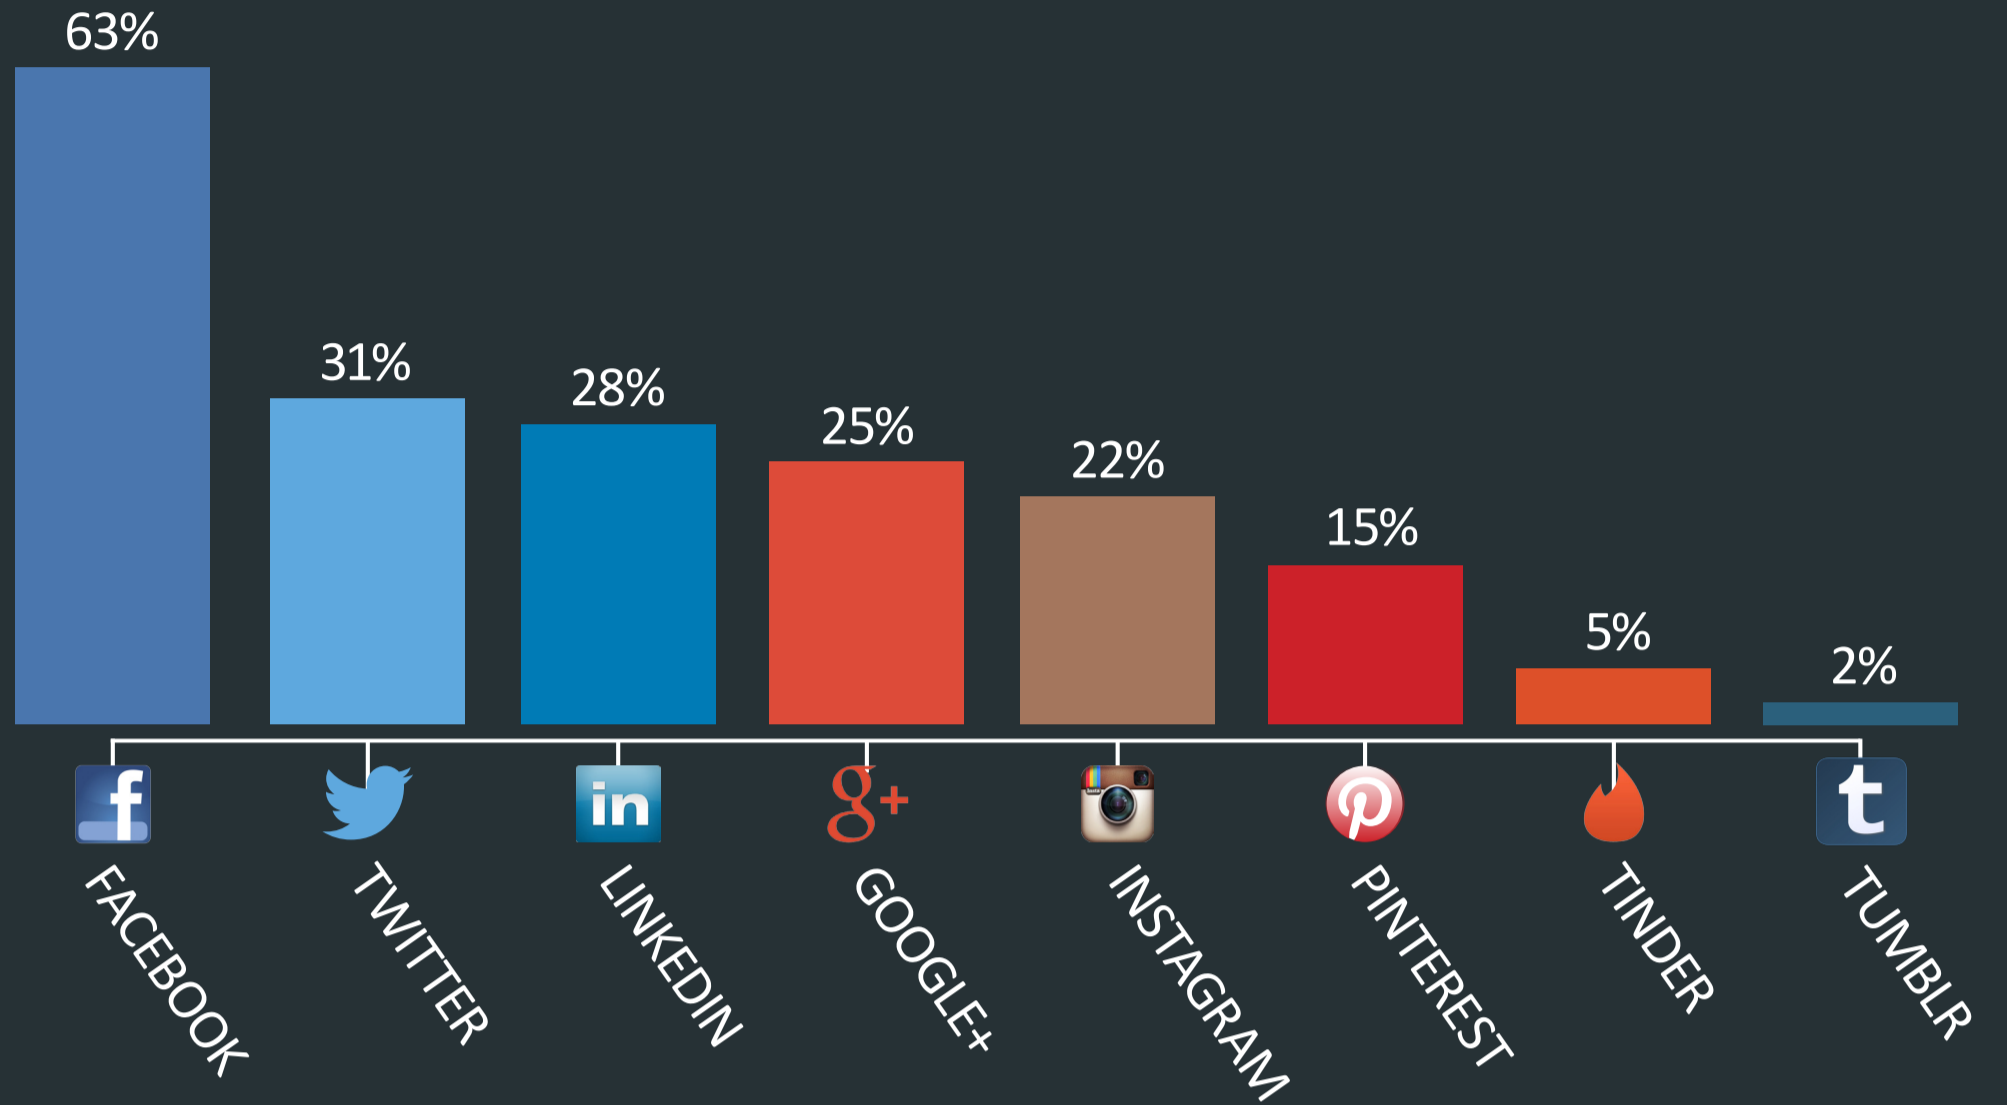

SOCIAL NETWORKING TRACKER - JANUARY 2016

% Social Network Account Owners in Ireland - January 2016

@IpsosMRBI

Of those who have each of the following Social Networks, what proportion of them use it daily: