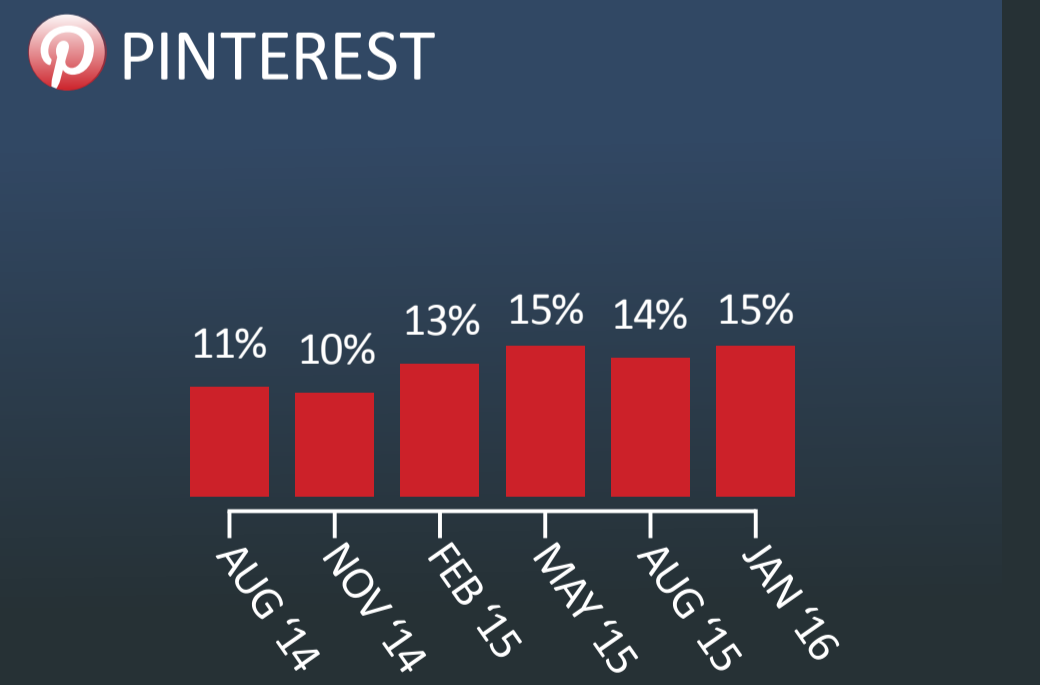

SOCIAL NETWORKING TRACKER - JANUARY 2016

% Social Network Account Owners in Ireland - January 2016

@IpsosMRBI

Of those who have each of the following Social Networks, what proportion of them use it daily: