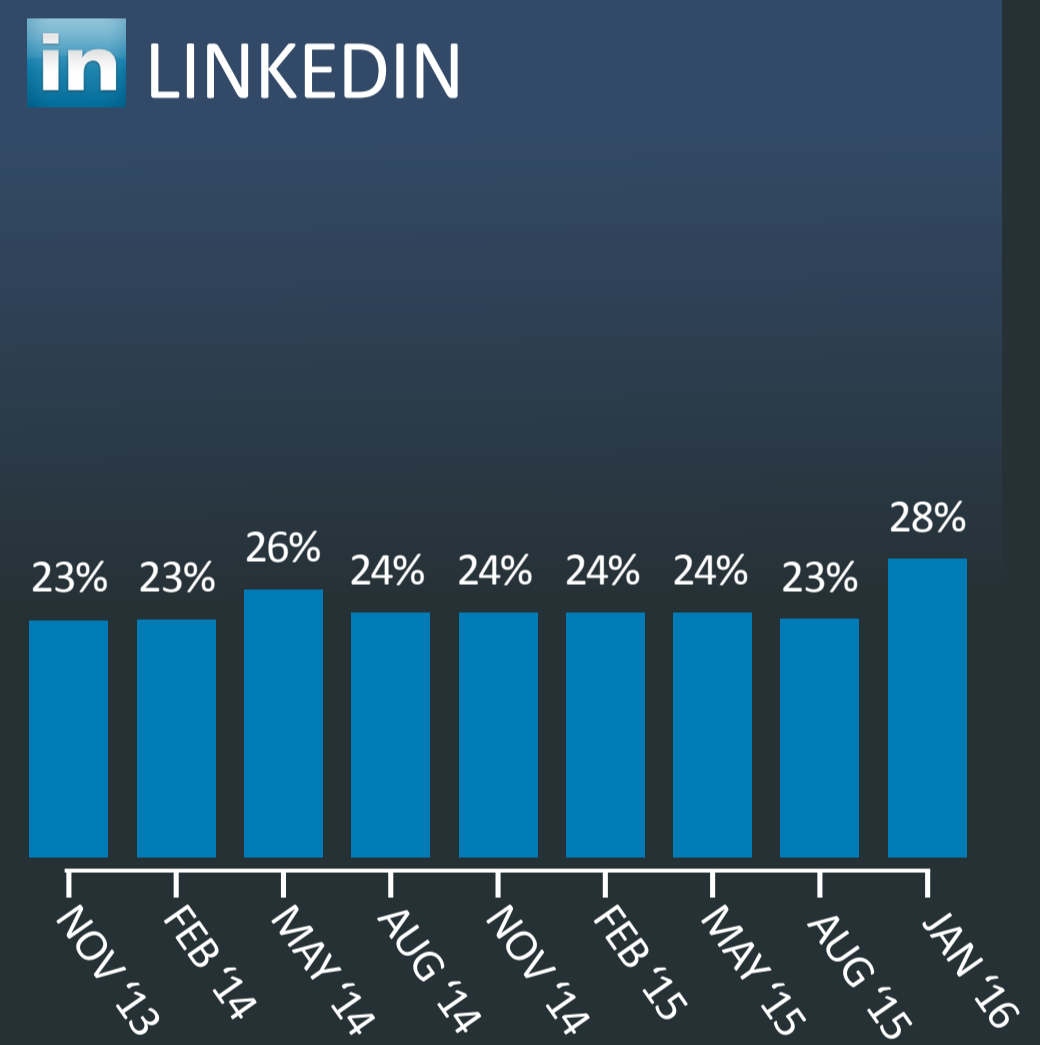

SOCIAL NETWORKING TRACKER - JANUARY 2016

% Social Network Account Owners in Ireland - January 2016

@IpsosMRBI

Of those who have each of the following Social Networks, what proportion of them use it daily: