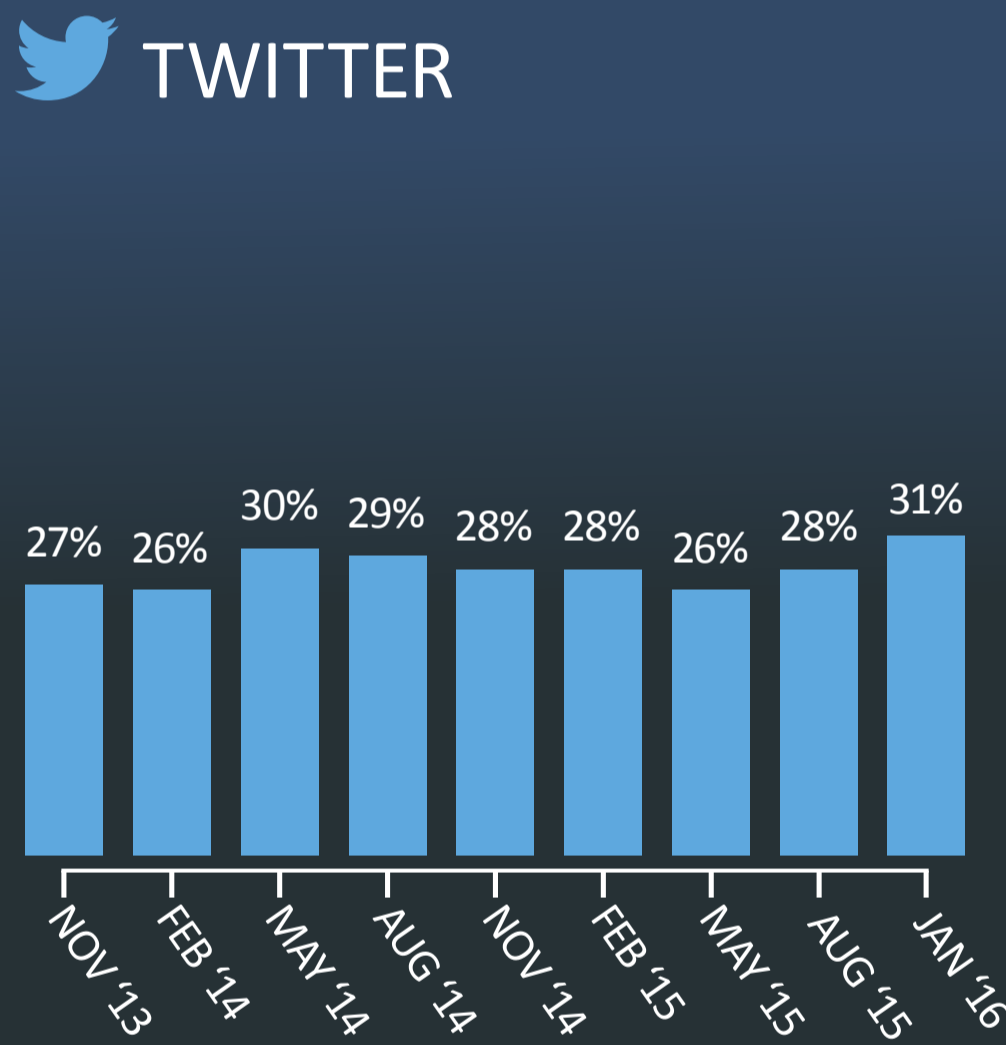

SOCIAL NETWORKING TRACKER - JANUARY 2016

% Social Network Account Owners in Ireland - January 2016

@IpsosMRBI

Of those who have each of the following Social Networks, what proportion of them use it daily: